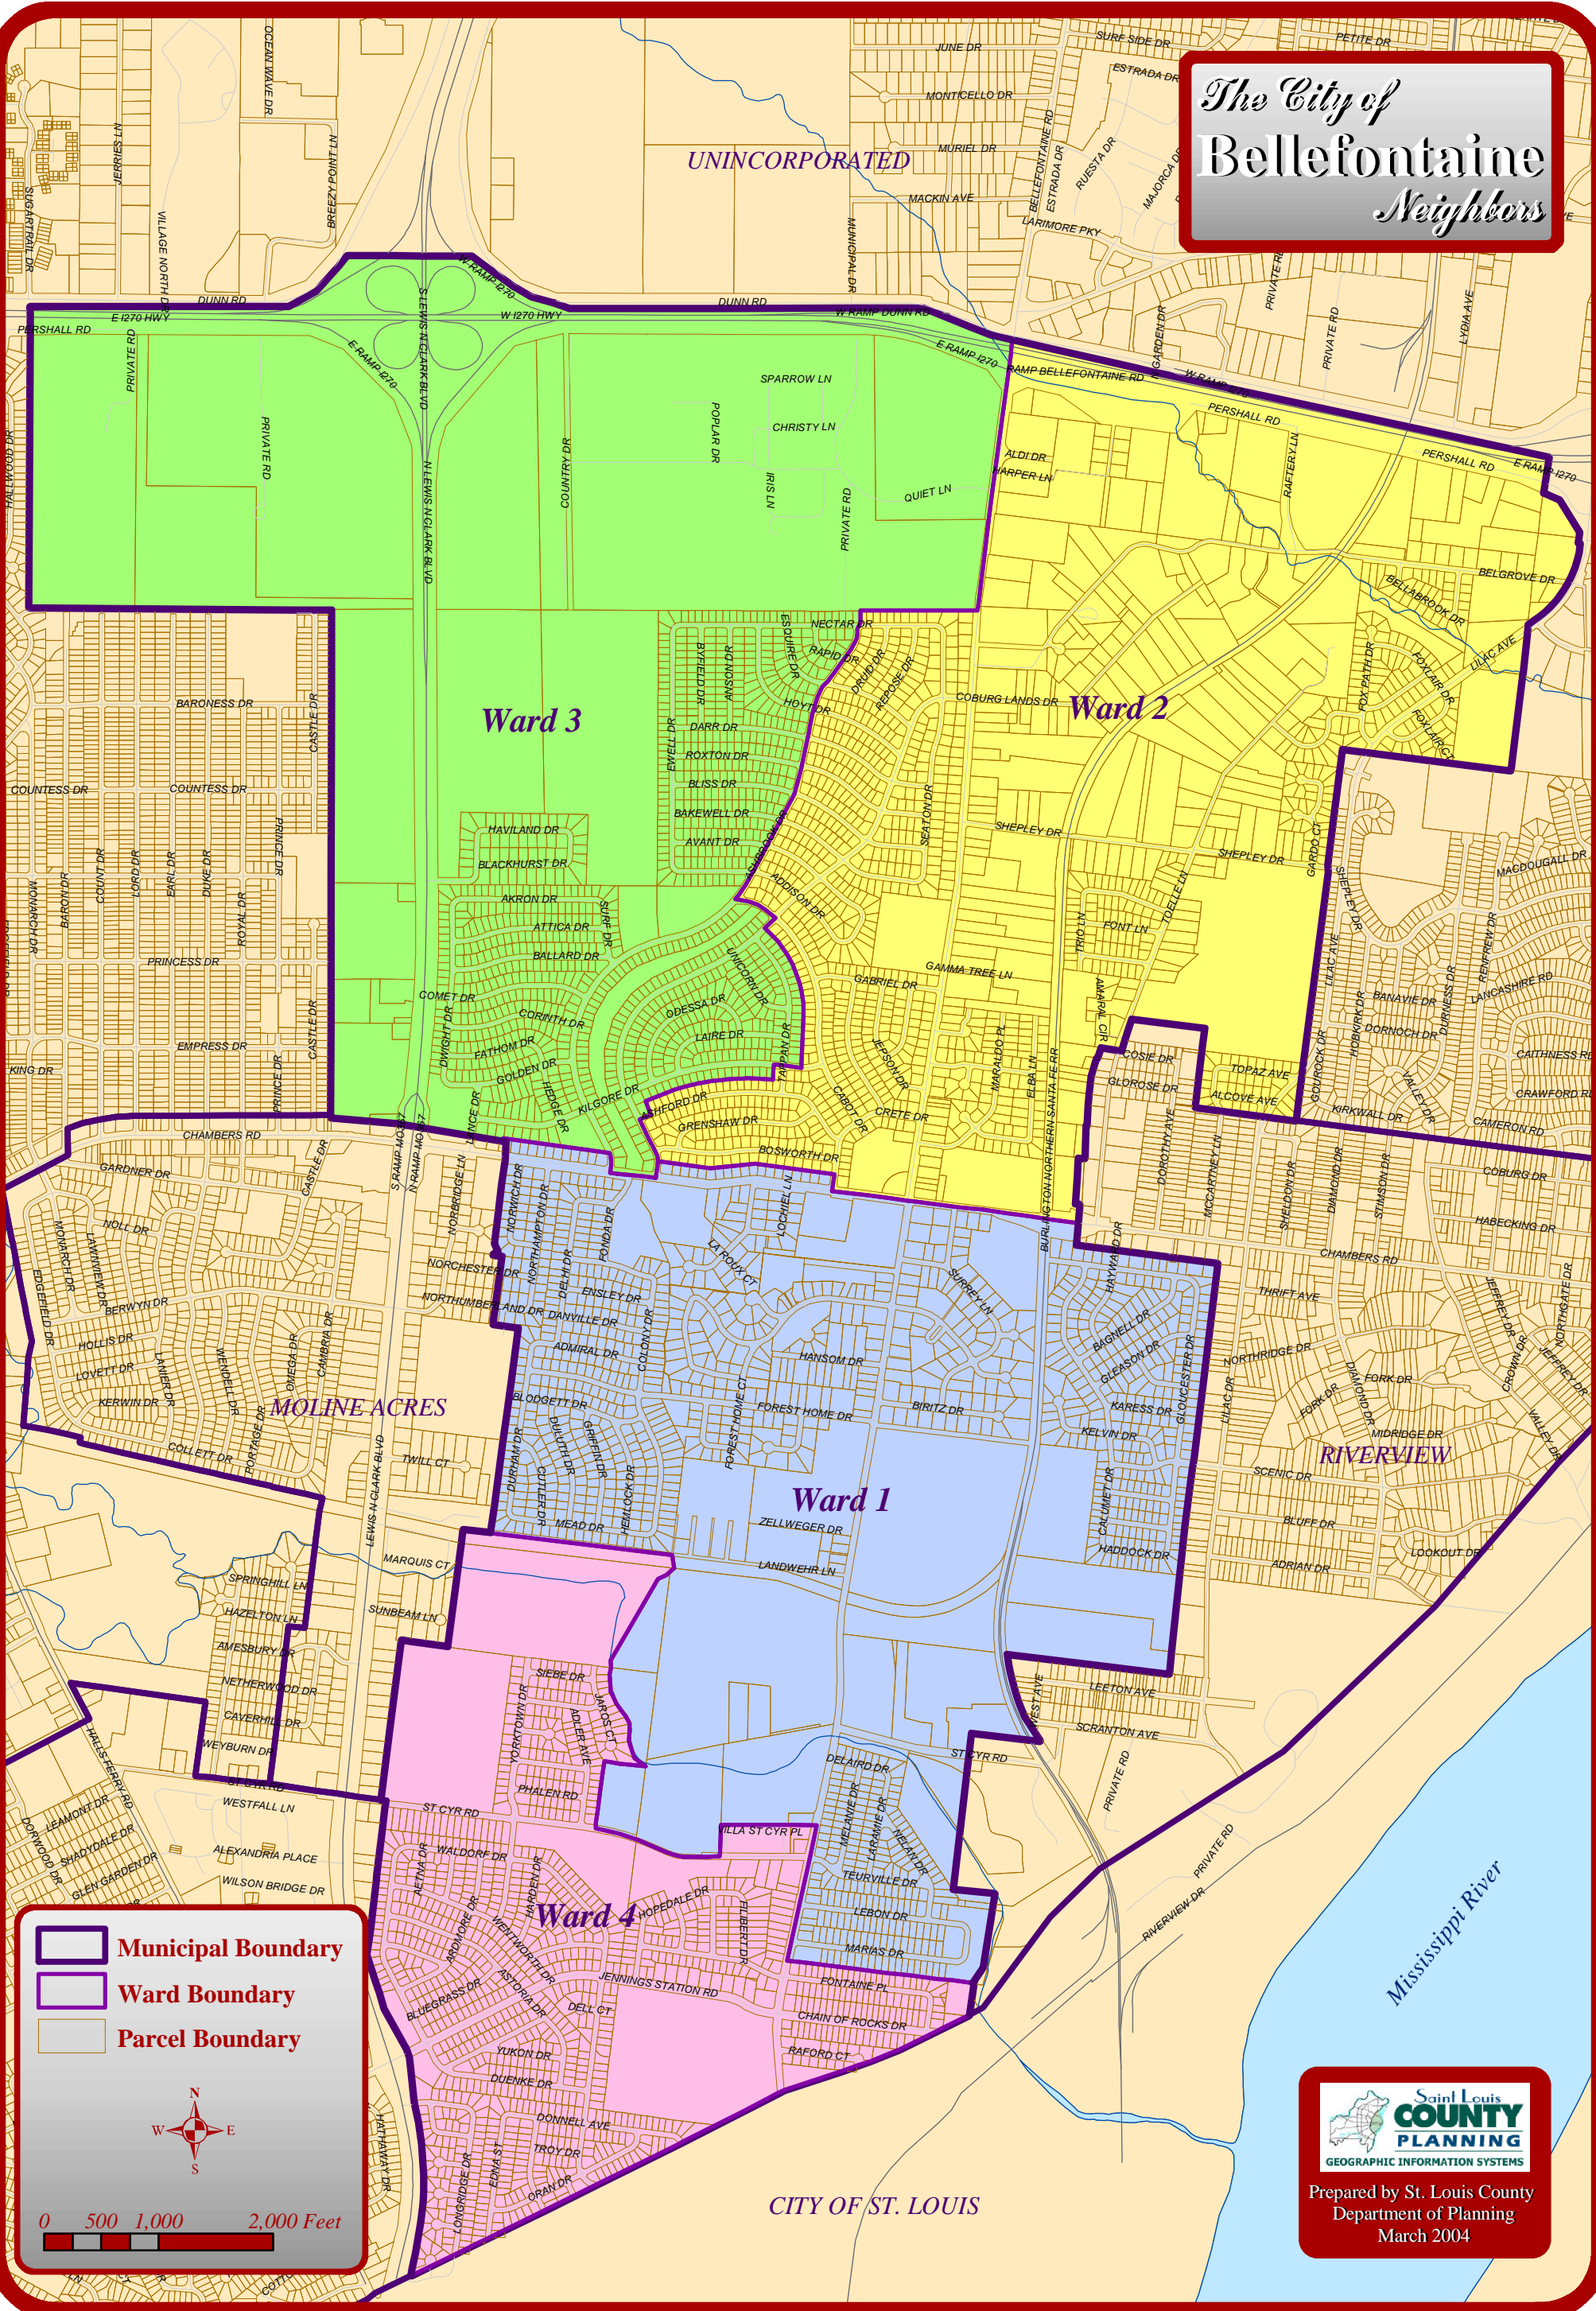

# The City of Bellefontaine Neighbors

UNINCORPORATED

Ward 3

Ward 2

Ward 1

Ward 4

MOLINE ACRES

RIVERVIEW

CITY OF ST. LOUIS

Mississippi River

-  Municipal Boundary
-  Ward Boundary
-  Parcel Boundary

0 500 1,000 2,000 Feet

Prepared by St. Louis County  
Department of Planning  
March 2004